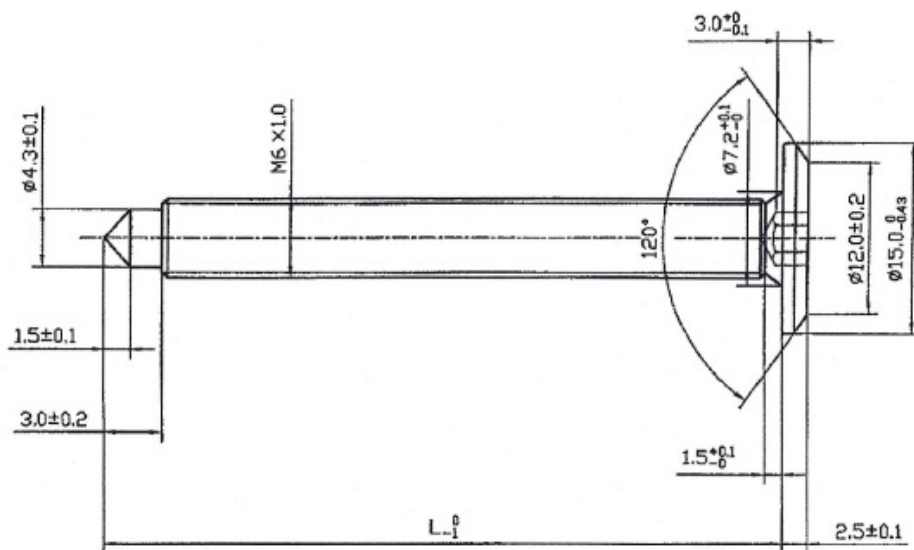

PRODUCT SHEET

Description:

Fifteen Screw, M6x91mm (88+3), Stainless Steel, Pointed

Item number:

12.01.685-0

Units	Box	Carton	HS Code	Barcode
Pcs.	150	900	7318155290	
				5704866020596

Length specifications

L ₁
26
31
36
41
46
51
61
71
81
91
101